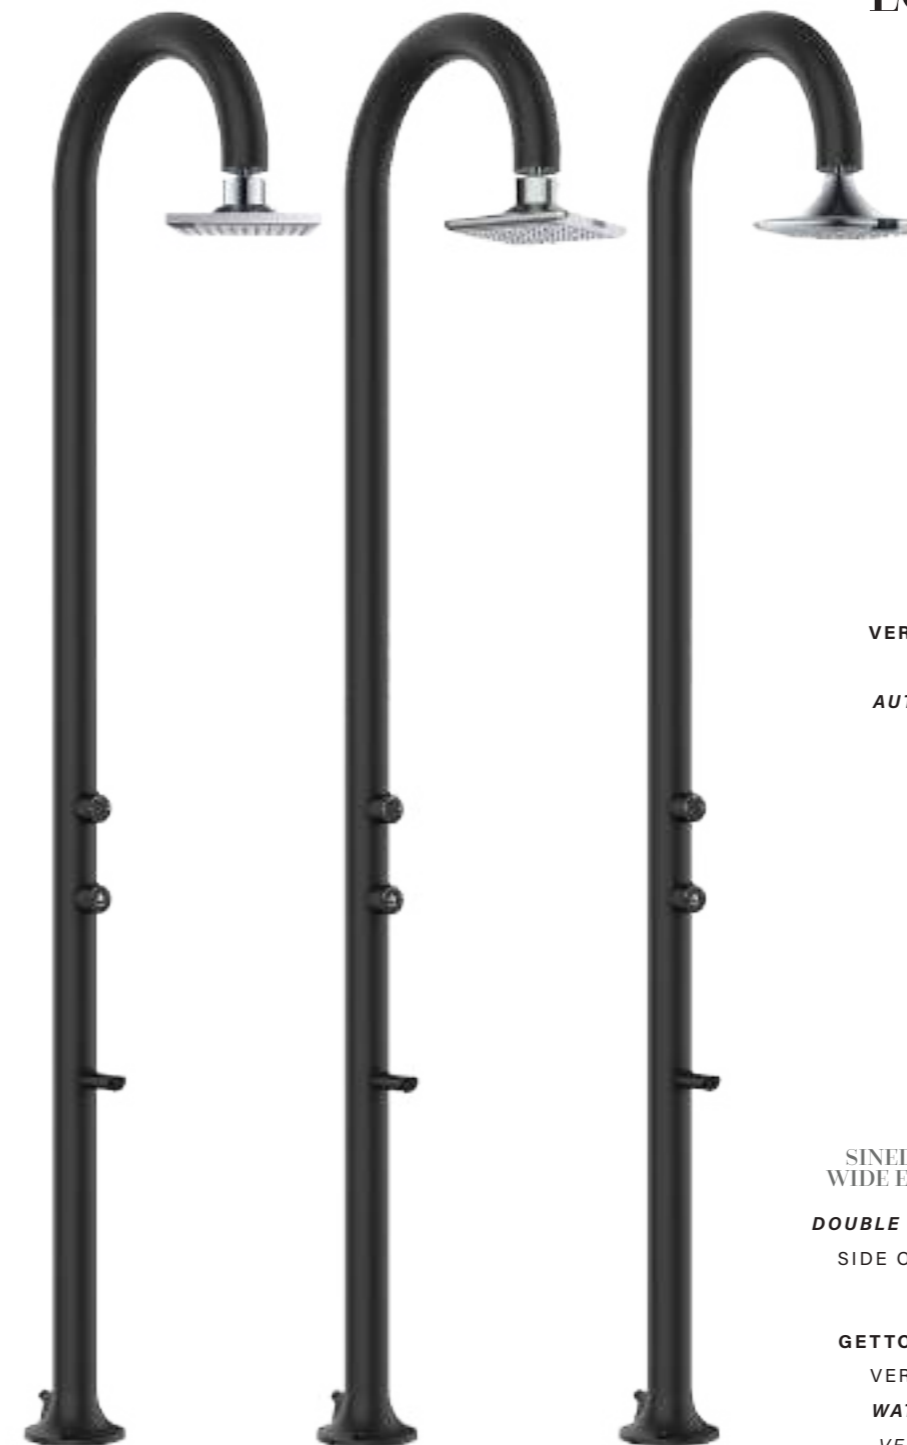

LUNA-ALU-NERA

LCD / LED / SENSOR

MATERIALE ESTRUSIONE DI ALLUMINIO

AA 6063

MATERIAL EXTRUSION ALUMINUM AA

6063

UGELLI ANTICALCARE

ANTISCALE NOZZLES

PESO 8 KG

WEIGHT 8 KG

ACCESSORI ACCIAIO INOX 304

ACCESSORIES STAINLESS STEEL 304

DUE FILTRI ANTICALCARE INCLUSI

TWO ANTI-SCALE FILTERS INCLUDED

VERNICIATURA ELETTROSTATICA A POLVERE DI

QUALITÀ AUTOMOBILISTICA

AUTOMOTIVE QUALITY ELECTROSTATIC POWDER

COATING

INCLUDE UNA SACCA DI PROTEZIONE

INCLUDES A PROTECTION BAG

SOFFIONE PLASTICO ABS

ABS PLASTIC SHOWERHEAD

PRODOTTO IN DUE PARTI

SCATOLA FACILE DA MANEGGIARE (-120CM)

PRODUCT IN TWO-PARTS

EASY-TO-HANDLE BOX (-120CM)

SINED WORLD
WIDE EXCLUSIVE!

DOUBLE WATER INLET
SIDE OR BOTTOM

GETTO D'ACQUA
VERTICALE
WATER JET
VERTICAL

SINED ESCLUSIVA
MONDIALE!

DOPPIO INGRESSO ACQUA
LATERALE O INFERIORE

ACQUA
CALDA E FREDDA
WATER
HOT AND COLD

LCD

8025431152809

LED

8025431152816

SENSOR

8025431152823

IT

Doccia Grigia In Alluminio Sensor Con Soffione 3 Getti Per Interno Ed Esterno. Doppio Attacco Acqua, Inferiore e Laterale. Posizionabile All'esterno o All'interno Della Abitazione. Con Doccino Mobile. Per Tutti Gli Esterni Ed Il Bagno Di Casa.

EN

Sensor Aluminum Gray Shower With 3-jet Shower Head For Indoor And Outdoor Use. Double Water Connection, Lower And Side. Can Be Positioned Outside Or Inside The House. With Movable Hand Shower. For All Outdoor And Home Bathroom.

FR

Douche Grise Sensor En Aluminium Avec Pomme De Douche à 3 Jets Pour L'intérieur Et L'extérieur. Double Raccordement à L'eau, Inférieur Et Latéral. Peut Être Placée à L'extérieur Ou à L'intérieur De La Maison. Avec Douchette Mobile. Pour Toutes Les Salles

DE

Graue Sensor-aluminiumdusche Mit 3-strahlbrause Für Den Innen- Und Außenbereich. Doppelter Wasseranschluss, Unten Und Seitlich. Kann Draußen Oder Im Haus Aufgestellt Werden. Mit Beweglicher Handbrause. Für Alle Bäder Im Freien Und Im Haus.

ES

Ducha De Aluminio Sensor Gris Con Rociador De 3 Chorros Para Uso Interior y Exterior. Doble Toma De Agua, Inferior y Lateral. Puede Colocarse En El Exterior o En El Interior De La Vivienda. Con Teleducha Móvil. Para Todos Los Cuartos De Baño, exterior, etc.