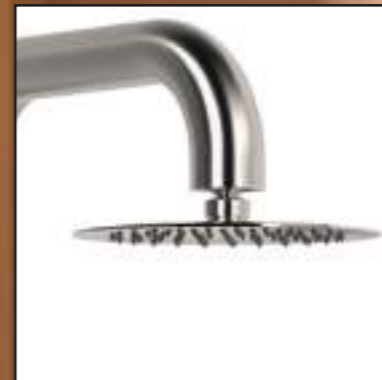

DOCCIA-CABRAS-INOX

8025431153080

MATERIALE ACCIAIO INOX 316L
MATERIAL 316L STAINLESS

ACCESSORI ACCIAIO INOX 304
ACCESSORIES STAINLESS STEEL 304

UGELLI ANTICALCARE
ANTISCALE NOZZLES

PESO 8 KG
WEIGHT 8 KG

INCLUDE UNA SACCA
DI PROTEZIONE
INCLUDES A PROTEC-
TION BAG

ACQUA
CALDA E FREDDA
WATER
HOT AND COLD

PRODOTTO IN DUE
PARTI. SCATOLA FAC-
ILE DA MANEGGIARE
PRODUCT IN TWO-
PARTS EASY-TO-HAN-
DLE BOX

GETTO D'ACQUA
VERTICALE
WATER JET
VERTICAL

IT

Sined Cabras, Doccia a Parete In Acciaio Inox Aisi 316l, Omaggio Alla Sardegna. Eleganza, Design Avanzato Con Miscelatore e Ampio Soffione. Facile Installazione Con 3 Punti Di Fissaggio, Perfetta Per Spazi Ristretti e Uso Intensivo, Interni o Esterni.

EN

Sined Cabras, Wall Shower In Stainless Steel Aisi 316l, Homage To Sardinia. Elegance, Advanced Design With Mixer and Large Shower Head. Easy Installation With 3 Fixing Points, Perfect For Confined Spaces And Intensive Use, Indoor Or Outdoor.

FR

Sined Cabras, Douche murale en acier inoxydable Aisi 316l, hommage à la Sardaigne. Élégance, design avancé avec mitigeur et large pommeau de douche. Installation facile avec 3 points de fixation, parfaite pour les espaces confinés et les utilisations intensives, à l'intérieur comme à l'extérieur.

DE

Sined Cabras, Wanddusche aus Edelstahl Aisi 316l, eine Hommage an Sardinien. Eleganz, fortschrittliches Design mit Mischer und großem Duschkopf. Einfache Installation mit 3 Befestigungspunkten, perfekt für begrenzte Räume und intensive Nutzung, innen oder außen.

ES

Sined Cabras, Ducha De Pared En Acero Inoxidable Aisi 316l, Homenaje A Cerdeña. Elegancia, Diseño Avanzado Con Mezclador Y Ducha De Gran Tamaño. Fácil Instalación Con 3 Puntos De Fijación, Perfecta Para Espacios Reducidos Y Uso Intensivo, en Interiores o Exteriores.