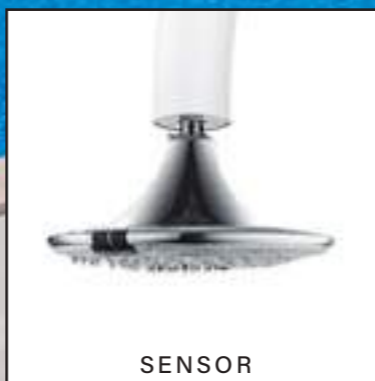

EN

White Aluminum Sensor Shower With 3-jet Shower Head For Indoor And Outdoor Use. Double Water Connection, Lower And Side. Positionable Outside Or Inside The House. With Movable Hand Shower. For All Outdoor And Home Bathroom.