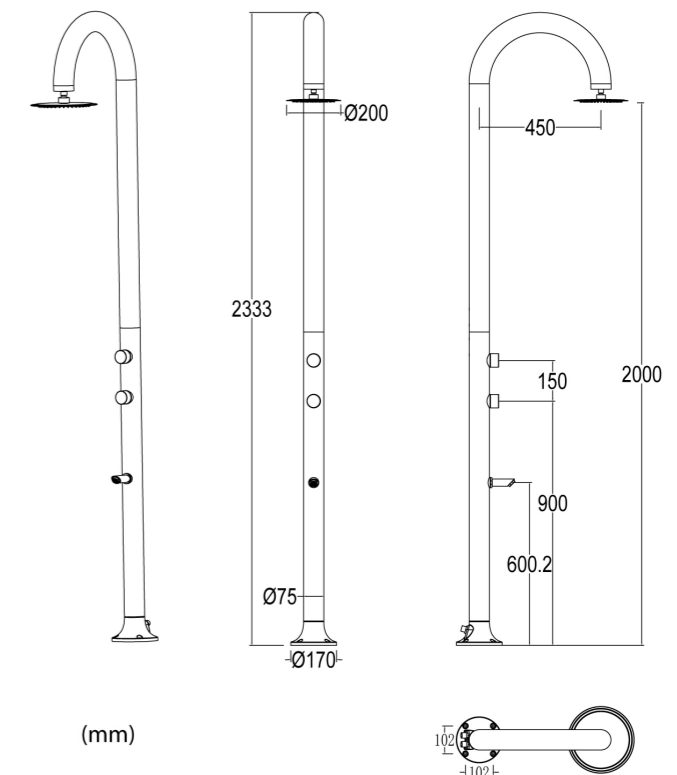

LUNA-ALU-GRIGIA

8025431152830

MATERIALE ESTRUSIONE DI ALLUMINIO AA 6063
MATERIAL EXTRUSION ALUMINUM AA 6063

UGELLI ANTICALCARE
ANTISCALE NOZZLES

PESO 8 KG
WEIGHT 8 KG

INCLUDE UNA SACCA DI PROTEZIONE
INCLUDES A PROTECTION BAG

SINED IN ESCLUSIVA MONDIALE!
DOPPIO INGRESSO ACQUA LATERALE O INFERIORE

SINED WORLD WIDE EXCLUSIVE!
DOUBLE WATER INLET SIDE OR BOTTOM

ACQUA CALDA E FREDDA
WATER HOT AND COLD

GETTO D'ACQUA VERTICALE
WATER JET VERTICAL

(mm)