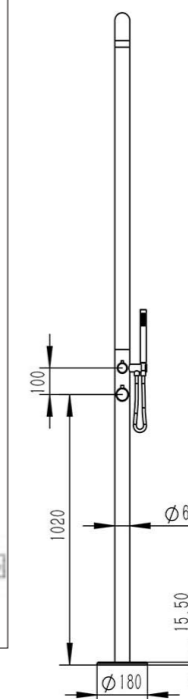

ESCLUSIVO SISTEMA
DI FISSA GIO A PAVI-
MENTO C-BOX.
DOPPIO ATTACCO AC-
QUA CALDA/FREDDA

EXCLUSIVE C-BOX
QUICK FLOOR AT-
TACHMENT SYSTEM
DOUBLE HOT/COLD
WATER CONNECTION