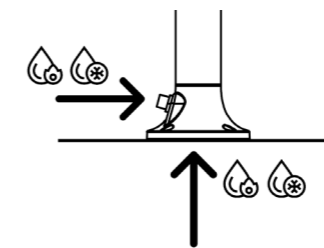

SINED WORLD WIDE EXCLUSIVE!
DOUBLE WATER INLET
SIDE OR BOTTOM

ACQUA
CALDA E FREDDA
WATER
HOT AND COLD

GETTO D'ACQUA
VERTICALE
WATER JET
VERTICAL

ACCESSORI ACCIAIO INOX 304
ACCESSORIES STAINLESS STEEL 304