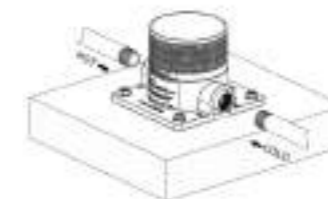

DOCCIA-INOX-CERBERO-3T

8025431153127

MATERIALE ACCIAIO INOX 316L
MATERIAL 316L STAINLESS

UGELLI ANTICALCARE
ANTISCALE NOZZLES

PESO 17,5 KG
WEIGHT 17,5 KG

GETTO D'ACQUA VERTICALE
WATER JET VERTICAL

ACCESSORI ACCIAIO INOX 304
ACCESSORIES STAINLESS STEEL 304

PRODOTTO IN DUE
PARTI. SCATOLA FACILE
DA MANEGGIARE
PRODUCT IN TWO-
PARTS EASY-TO-HAN-
DLE BOX

ESCLUSIVO SISTEMA DI FISSA-
GIO A PAVIMENTO SUPER-BOX*
DOBPIO ATTACCO ACQUA CAL-
DA/FREDA

MAGGIORI INFORMAZIONI NELLE PRIME
PAGINE

EXCLUSIVE SUPER-BOX* QUICK
FLOOR ATTACHMENT SYSTEM
DOUBLE HOT/COLD WATER CON-
NECTION

MORE INFORMATION ON THE FIRST PAGES

ACQUA FREDDA
COLD WATER

FUNZIONE TIMER
TIMER FUNCTION