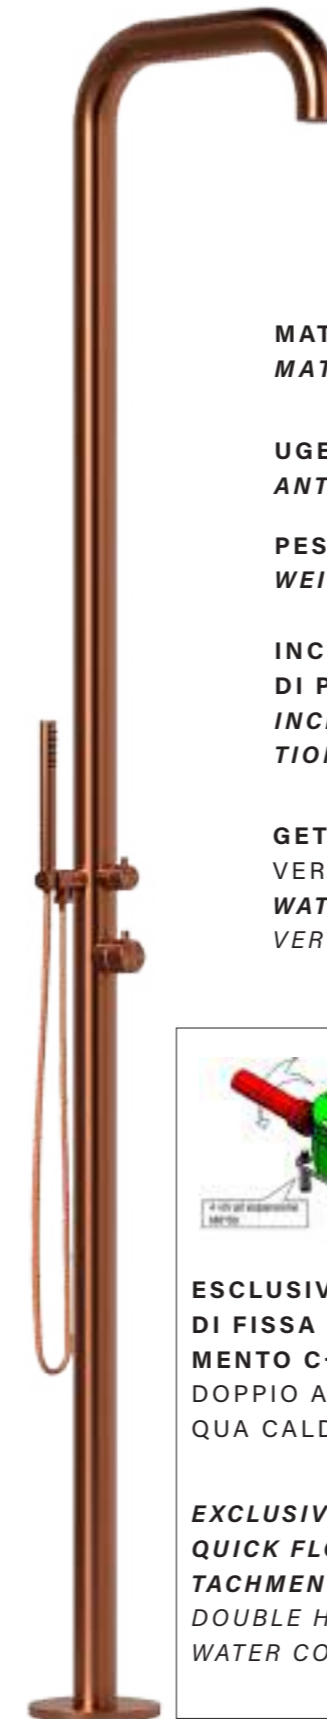

IT

Doccia In Acciaio Inox Nautico 316l Sined Chia Oro Rosa. Miscelatore e Doccino, Acciaio Inox Aisi 316l, Fusto Diametro 6 Cm, Acqua Calda/fredda, Attacchi Integrati, Altezza 2300 Mm. Ideale Per Esterno e Interno, Anche Per Ambienti Marini e Termali.

EN

Sined Chia Chia Rose Gold Stainless Steel Shower. Mixer and Hand Shower, Stainless Steel Aisi 316l, Drum Diameter 6 cm, Hot/Cold Water, Integrated Connections, Height 2300 mm. Ideal for outdoors and indoors, also for marine and spa environments.

FR

Sined Chia Chia Rose Gold Douche en acier inoxydable. Mélangeur et douchette, acier inoxydable Aisi 316l, diamètre du tambour 6 cm, eau chaude/froide, connexions intégrées, hauteur 2300 mm. Idéale pour l'extérieur et l'intérieur, ainsi que pour les environnements marins et les spas.

DE

Sined Chia Chia Rose Gold Dusche aus Edelstahl. Mischbatterie und Handbrause, Edelstahl Aisi 316l, Trommeldurchmesser 6 cm, Warm-/Kaltwasser, integrierte Anschlüsse, Höhe 2300 mm. Ideal für den Außen- und Innenbereich, auch für Marine- und Spa-Umgebungen.

ES

Sined Chia Ducha de Acero Inoxidable Oro Rosa. Mezclador y Teleducha, Acero Inoxidable Aisi 316l, Diámetro del Tambor 6 cm, Agua Caliente/Fría, Conexiones Integradas, Altura 2300 mm. Ideal para exteriores e interiores, también para ambientes marinos y balnearios.

DOCCIA-CHIA-ORO-ROSA

8025431153073

MATERIALE ACCIAIO INOX 316L
MATERIAL 316L STAINLESS

UGELLI ANTICALCARE
ANTISCALE NOZZLES

PESO 9,5 KG
WEIGHT 9,5 KG

INCLUDE UNA SACCA
DI PROTEZIONE
INCLUDES A PROTEC-
TION BAG

GETTO D'ACQUA
VERTICALE
WATER JET
VERTICAL

ESCLUSIVO SISTEMA
DI FISSA GIO A PAVI-
MENTO C-BOX.
DOPPIO ATTACCO AC-
QUA CALDA/FREDA

EXCLUSIVE C-BOX
QUICK FLOOR AT-
TACHMENT SYSTEM
DOUBLE HOT/COLD
WATER CONNECTION