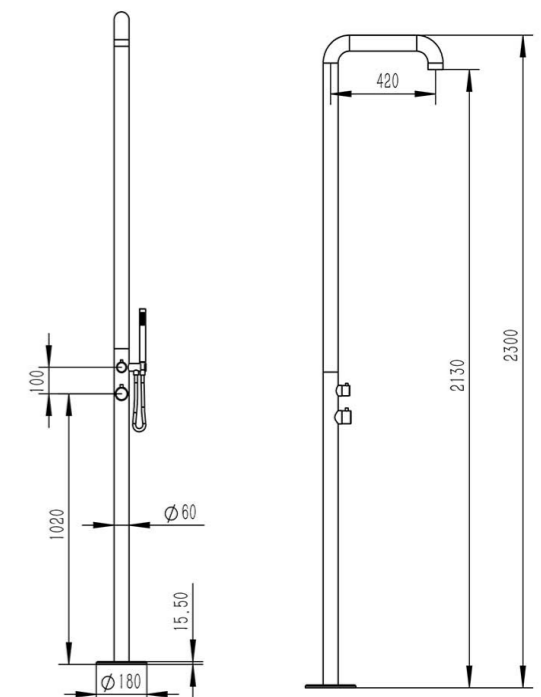

IT

Doccia In Acciaio Inox Nautico 316l Sined Chia Oro Rosa. Miscelatore e Doccino, Acciaio Inox Aisi 316l, Fusto Diametro 6 Cm, Acqua Calda/fredda, Attacchi Integrati, Altezza 2300 Mm. Ideale Per Esterno e Interno, Anche Per Ambienti Marini e Termali.

EN

Sined Chia Chia Rose Gold Stainless Steel Shower. Mixer and Hand Shower, Stainless Steel Aisi 316l, Drum Diameter 6 cm, Hot/Cold Water, Integrated Connections, Height 2300 mm. Ideal for outdoors and indoors, also for marine and spa environments.

FR

Sined Chia Chia Rose Gold Douche en acier inoxydable. Mélangeur et douchette, acier inoxydable Aisi 316l, diamètre du tambour 6 cm, eau chaude/froide, connexions intégrées, hauteur 2300 mm. Idéale pour l'extérieur et l'intérieur, ainsi que pour les environnements marins et les spas.

DE

Sined Chia Chia Rose Gold Dusche aus Edelstahl. Mischbatterie und Handbrause, Edelstahl Aisi 316l, Trommeldurchmesser 6 cm, Warm-/Kaltwasser, integrierte Anschlüsse, Höhe 2300 mm. Ideal für den Außen- und Innenbereich, auch für Marine- und Spa-Umgebungen.

ES

Sined Chia Ducha de Acero Inoxidable Oro Rosa. Mezclador y Teleducha, Acero Inoxidable Aisi 316l, Diámetro del Tambor 6 cm, Agua Caliente/Fría, Conexiones Integradas, Altura 2300 mm. Ideal para exteriores e interiores, también para ambientes marinos y balnearios.

DOCCIA-CHIA-ORO-ROSA

8025431153073

MATERIALE ACCIAIO INOX 316L
MATERIAL 316L STAINLESS

UGELLI ANTICALCARE
ANTISCALE NOZZLES

PESO 9,5 KG
WEIGHT 9,5 KG

INCLUDE UNA SACCA
DI PROTEZIONE
INCLUDES A PROTEC-
TION BAG

GETTO D'ACQUA
VERTICALE
WATER JET
VERTICAL

ESCLUSIVO SISTEMA
DI FISSA GIO A PAVI-
MENTO C-BOX.
DOPPIO ATTACCO AC-
QUA CALDA/FREDA

EXCLUSIVE C-BOX
QUICK FLOOR AT-
TACHMENT SYSTEM
DOUBLE HOT/COLD
WATER CONNECTION