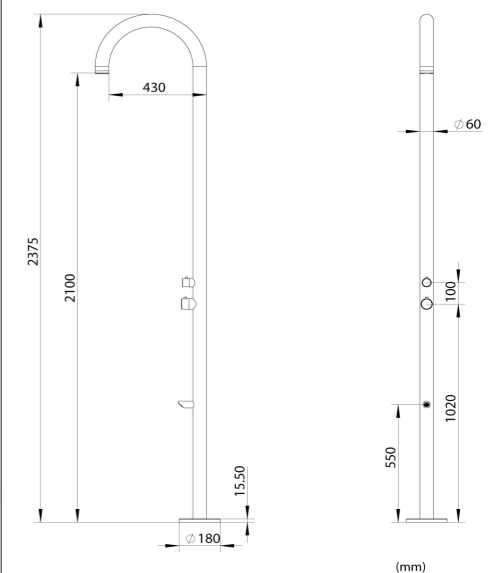

ESCLUSIVO SISTEMA
DI FISSA GIO A PAVI-
MENTO C-BOX.
DOPPIO ATTACCO AC-
QUA CALDA/FREDDA

EXCLUSIVE C-BOX
QUICK FLOOR AT-
TACHMENT SYSTEM
DOUBLE HOT/COLD
WATER CONNECTION