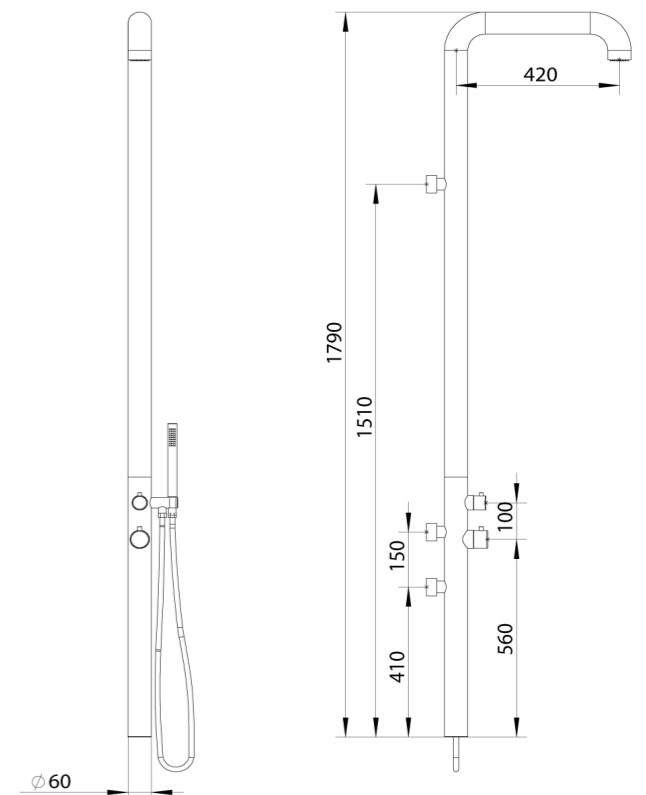

DOCCIA-CHIA-PARETE-INOX

8025431153028

MATERIALE ACCIAIO INOX 316L
MATERIAL 316L STAINLESS

UGELLI ANTICALCARE
ANTISCALE NOZZLES

PESO 10 KG
WEIGHT 10 KG

INCLUDE UNA SACCA
DI PROTEZIONE
INCLUDES A PROTECTION BAG

ACQUA
CALDA E FREDDA
WATER
HOT AND COLD

ACCESSORI ACCIAIO INOX 304
ACCESSORIES STAINLESS STEEL 304

PRODOTTO IN DUE
PARTI. SCATOLA FACILE
DA MANEGGIARE
PRODUCT IN TWO-PARTS
EASY-TO-HANDLE BOX

GETTO D'ACQUA
VERTICALE
WATER JET
VERTICAL

IT

La Doccia Chia Di Sined Unisce Ingegneria e Design Italiano, Acciaio Aisi 316l (nautico) Resistente a Corrosione e Usura. Stile Minimalista, Montaggio a Parete Per Spazi Limitati. Ideale Per Casa e Tutti Gli Spazi Esterni Mare, Terme, Giardino, Piscina.

EN

The Chia Shower by Sined Combines Engineering and Italian Design, Corrosion- and Wear-Resistant Aisi 316l (marine) Steel. Minimalist Style, Wall Mounted For Limited Spaces. Ideal For Home And All Outdoor Spaces Sea, Spa, Garden, Pool.

FR

La douche Chia de Sined combine l'ingénierie et le design italien, l'acier Aisi 316l (marine) résistant à la corrosion et à l'usure. Style minimaliste, montage mural pour les espaces limités. Idéale pour la maison et tous les espaces extérieurs : mer, spa, jardin, piscine.

DE

Die Chia Dusche von Sined kombiniert Technik und italienisches Design, korrosions- und verschleißfester Aisi 316l (Marine) Stahl. Minimalistischer Stil, wandmontiert für begrenzte Räume. Ideal für Haus und alle Außenbereiche Meer, Spa, Garten, Pool.

ES

La ducha Chia de Sined combina ingeniería y diseño italiano, acero Aisi 316l (marino) resistente a la corrosión y al desgaste. Estilo minimalista, montaje en pared para espacios limitados. Ideal para el hogar y todos los espacios al aire libre: mar, spa, jardín, piscina.