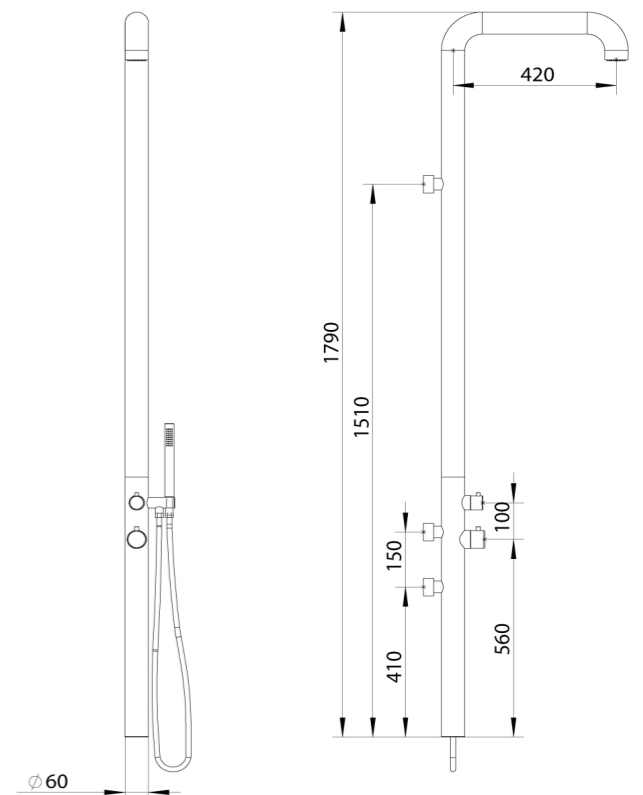

ES

Ducha Chia Nera de Sined: Excelencia Italiana en Acero Aisi 316l, Anticorrosión y Antidesgaste. Diseño Minimalista y Montaje En Pared Ideal Para Espacios Estrechos. Perfecta Para Interior Y Exterior: Casa, Mar, Spa, Jardín, Piscina, Hotel, Camping.