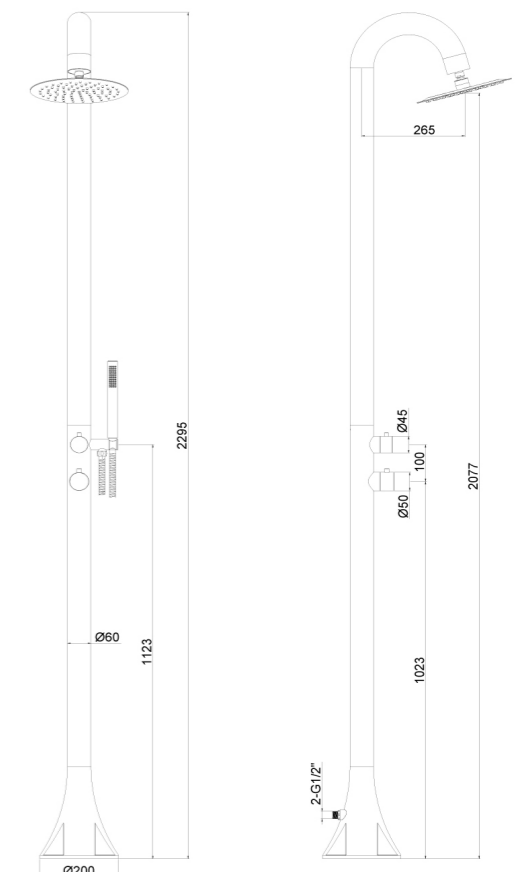

DOCCIA-INOX-LUNA-D-BIANCA

8025431153196

MATERIALE ACCIAIO INOX 316L
MATERIAL 316L STAINLESS

UGELLI ANTICALCARE
ANTISCALE NOZZLES

PESO KG
WEIGHT KG

INCLUDE UNA SACCA
DI PROTEZIONE
INCLUDES A PROTEC-
TION BAG

SINED IN ESCLUSIVA MONDIALE!
DOPPIO INGRESSO ACQUA
LATERALE O INFERIORE

SINED WORLD WIDE EXCLUSIVE!
DOUBLE WATER INLET
SIDE OR BOTTOM

ACQUA
CALDA E FREDDA
WATER
HOT AND COLD

GETTO D'ACQUA
VERTICALE
WATER JET
VERTICAL

ACCESSORI ACCIAIO INOX 304
ACCESSORIES STAINLESS STEEL 304

DOCCINO FLESSIBILE
FLEXIBLE HANDSHOWER

PRODOTTO IN DUE
PARTI. SCATOLA FAC-
ILE DA MANEGGIARE
PRODUCT IN TWO-
PARTS EASY-TO-HAN-
DLE BOX

IT

La Doccia INOX LUNA D BIANCA, dotata di doccino mobile e realizzata in elegante acciaio inox nautico, è perfettamente adattabile sia a spazi interni che esterni. Progettata per gestire grandi carichi di lavoro, unisce funzionalità resistenza e stile.

EN

The LUNA D BIANCA INOX Shower, equipped with a movable hand shower and made of elegant nautical stainless steel, is perfectly suited to both indoor and outdoor spaces. Designed to handle large workloads, it combines functionality strength and style.

FR

La douche LUNA D BIANCA INOX, équipée d'une douchette mobile et réalisée dans un élégant acier inoxydable nautique, est parfaitement adaptée aux espaces intérieurs et extérieurs. Conçue pour supporter de grandes charges de travail, elle allie fonctionnalité, force et style.

DE

Die LUNA D BIANCA INOX Dusche, ausgestattet mit einer beweglichen Handbrause und aus elegantem, nautischem Edelstahl, eignet sich perfekt für Innen- und Außenbereiche. Entwickelt, um große Arbeitslasten zu bewältigen, kombiniert sie Funktionalität, Stärke und Stil.

ES

La ducha LUNA D BIANCA INOX, equipada con una teleducha móvil y fabricada en elegante acero inoxidable náutico, se adapta perfectamente tanto a espacios interiores como exteriores. Diseñada para soportar grandes cargas de trabajo, combina funcionalidad fuerza y estilo.