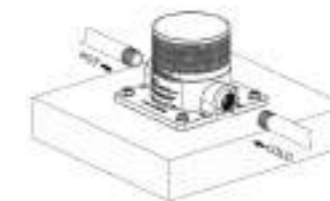

DOCCIA-INOX-POLIFEMO

8025431153103

MATERIALE ACCIAIO INOX 316L
MATERIAL 316L STAINLESS

ACCESSORI ACCIAIO INOX 304
ACCESSORIES STAINLESS STEEL 304

UGELLI ANTICALCARE
ANTISCALE NOZZLES

PESO 17,5 KG
WEIGHT 17,5 KG

GETTO D'ACQUA VERTICALE
WATER JET VERTICAL

PRODOTTO IN DUE
PARTI. SCATOLA FACILE
DA MANEGGIARE
PRODUCT IN TWO-
PARTS EASY-TO-HANDLE
BOX

ESCLUSIVO SISTEMA DI FISSA
GIO A PAVIMENTO SUPER-BOX*
DOPPIO ATTACCO ACQUA CALDA/FREDA

MAGGIORI INFORMAZIONI NELLE PRIME
PAGINE

EXCLUSIVE SUPER-BOX* QUICK
FLOOR ATTACHMENT SYSTEM
DOUBLE HOT/COLD WATER CON-
NECTION

MORE INFORMATION ON THE FIRST PAGES

ACQUA FREDDA
COLD WATER

FUNZIONE TIMER
TIMER FUNCTION