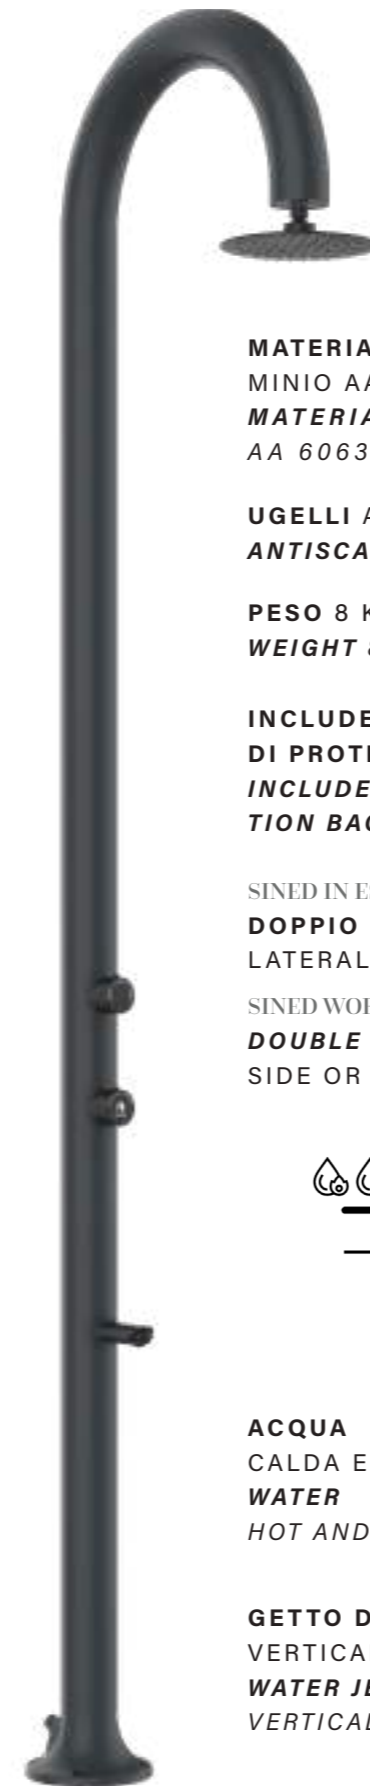

IT

Doccia Grigia Luna In Alluminio Acqua Calda e Fredda Sined Con Miscelatore Per La Temperatura e Per Il Lavapiedi. Doppio Attacco Acqua, Inferiore e Laterale, Installabile Sia Internamente Che Esternamente All'abitazione, Riccamente Accessoriata.

EN

Sined Grey Moon Shower in Aluminium Hot and Cold Water with Temperature and Footwash Mixer. Double water connection, bottom and side, can be installed both inside and outside the house, richly equipped.

FR

Douche Moon Grey Sined en aluminium Eau chaude et froide avec température et mitigeur lave-pieds. Double raccordement à l'eau, inférieur et latéral, pouvant être installé à l'intérieur comme à l'extérieur de la maison, richement équipé.

DE

Sined Grey Moon Dusche aus Aluminium Warm- und Kaltwasser mit Temperatur und Fußwaschmischer. Doppelter Wasseranschluss, unten und seitlich, kann sowohl innerhalb als auch außerhalb des Hauses installiert werden, reichhaltig ausgestattet.

ES

Ducha Sined Gris Moon en Aluminio Agua Caliente y Fría con Mezclador de Temperatura y Lavapies. Doble toma de agua, inferior y lateral, puede instalarse tanto en el interior como en el exterior de la vivienda, ricamente equipada.

LUNA-ALU-GRIGIA

8025431152830

MATERIALE ESTRUSIONE DI ALLUMINIO AA 6063
MATERIAL EXTRUSION ALUMINUM AA 6063

UGELLI ANTICALCARE
ANTISCALE NOZZLES

PESO 8 KG
WEIGHT 8 KG

INCLUDE UNA SACCA DI PROTEZIONE
INCLUDES A PROTECTION BAG

SINED IN ESCLUSIVA MONDIALE!
DOPPIO INGRESSO ACQUA LATERALE O INFERIORE

SINED WORLD WIDE EXCLUSIVE!
DOUBLE WATER INLET SIDE OR BOTTOM

ACQUA CALDA E FREDDA
WATER HOT AND COLD

GETTO D'ACQUA VERTICALE
WATER JET VERTICAL

(mm)

ACCESSORI ACCIAIO INOX 304
ACCESSORIES STAINLESS STEEL 304

DUE FILTRI ANTICALCARE INCLUSI
TWO ANTI-SCALE FILTERS INCLUDED