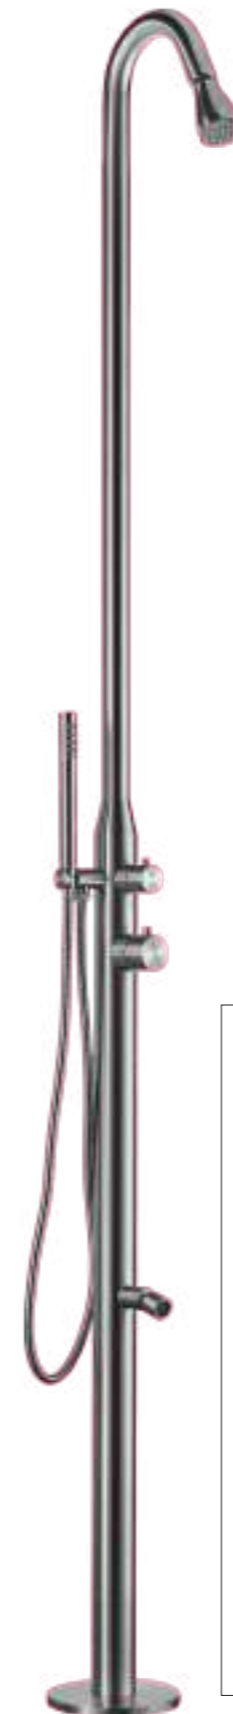

GETTO D'ACQUA
DIAGONALE
WATER JET
DIAGONAL

PRODOTTO IN DUE
PARTI. SCATOLA FAC-
ILE DA MANEGGIARE
PRODUCT IN TWO-
PARTS EASY-TO-HAN-
DLE BOX

ACQUA
CALDA E FREDDA
WATER
HOT AND COLD

IT

Doccia In Acciaio Inox Stintino Struttura e Rubinetteria In Acciaio Inox Satinato Aisi 316l Acciaio Marino. Soffione Orientabile Lavapiedi e Doccino a Mano Con Tubo Flessibile Doccia Tradizionale Ad Acqua Calda e Fredda Con Attacchi a Scomparsa.

EN

Stainless Steel Shower Stintino Satin Stainless Steel Structure and Fittings Aisi 316l Stainless Steel Marine. Swivel Shower Head Foot Wash and Hand Shower With Flexible Hose Traditional Hot and Cold Water Shower With Concealed Connections.

FR

Douche en acier inoxydable Stintino Structure et raccords en acier inoxydable satiné Aisi 316l Marine Steel. Pomme de douche orientable Lave-pieds et douchette à main avec tuyau flexible Douche traditionnelle à eau chaude et froide avec raccords dissimulés.

DE

Edelstahl Dusche Stintino Satin Edelstahl Struktur und Armaturen Aisi 316l Edelstahl Marine. Drehbarer Duschkopf Fußwäsche und Handbrause mit flexiblem Schlauch Traditionelle Warm- und Kaltwasserduche mit verdeckten Anschlüssen.

ES

Ducha De Acero Inoxidable Stintino Estructura Y Accesorios De Acero Inoxidable Aisi 316l Marino. Ducha Giratoria Lava Pies y Teleducha Con Manguera Flexible Ducha Tradicional De Agua Fría y Caliente Con Conexiones Ocultas.

ESCLUSIVO SISTEMA
DI FISSA GIO A PAVI-
MENTO C-BOX.
DOPPIO ATTACCO AC-
QUA CALDA/FREDDA

EXCLUSIVE C-BOX
QUICK FLOOR AT-
TACHMENT SYSTEM
DOUBLE HOT/COLD
WATER CONNECTION