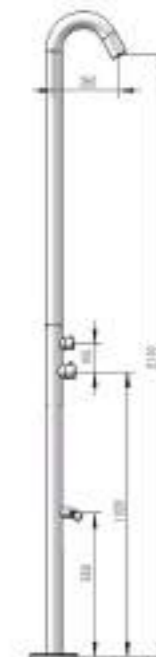

IT

Doccia Per Esterno Quartu
In Acciaio Aisi Inox 316l Oro
Rpsa. Doccia Rose Gold
Con Ingresso Acqua Calda
e Fredda Fusto Diametro 60
Mm h 2289 Mm. Con Soffi-
one Deviatore e Lavapiedi
In Acciaio Aisi 316l Attacchi
a Scomparsa Sulla Base
Con Sistema C-box.

EN

Quartu Stainless Steel Aisi
316l Gold Rpsa Outdoor
Shower. Rose Gold Shower
with Hot and Cold Water
Inlet 60 mm diameter shaft
h 2289 mm. With Diverter
Shower Head and Foot
Wash in Stainless Steel Aisi
316l. Concealed connec-
tions on the base with
C-box system.

FR

Douche d'extérieur Quartu en
acier inoxydable Aisi 316l Gold
Rpsa. Douche en or rose avec
arrivée d'eau chaude et froide,
diamètre 60 mm, h 2289 mm,
avec pomme de douche et
lave-pieds en acier inoxydable
Aisi 316l. Avec pomme de
douche orientable et lave-pieds
en acier inoxydable Aisi 316l.
Connexions dissimulées sur la
base avec le système C-box.

DE

Quartu Edelstahl Aisi 316l
Gold Rpsa Outdoor Dus-
che. Rose Gold Dusche mit
Warm- und Kaltwasserzu-
lauf 60 mm Durchmesser
Welle h 2289 mm. Mit Kop-
fbräuse und Fußwaschan-
lage aus Edelstahl Aisi 316l.
Verdeckte Anschlüsse an
der Basis mit C-Box-Sys-
tem.

ES

Ducha Exterior Quartu
Acero Inoxidable Aisi 316l
Oro Rpsa. Ducha Oro
Rosa con Entrada de Agua
Caliente y Fría eje de 60
mm de diámetro h 2289
mm. Con Ducha Desvia-
dora y Lavapiés en Acero
Inoxidable Aisi 316l. Con-
exiones ocultas en la base
con sistema C-box.