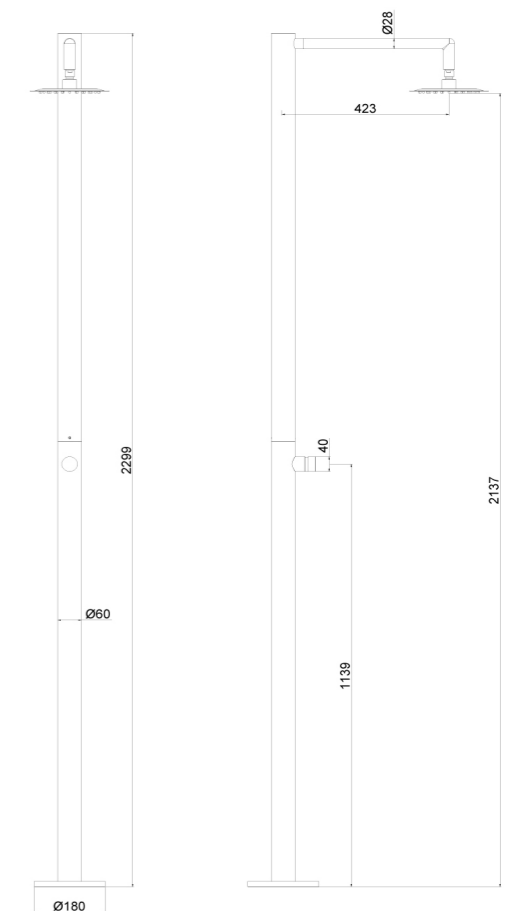

DOCCIA-INOX-POLIFEMO

8025431153103

MATERIALE ACCIAIO INOX 316L
MATERIAL 316L STAINLESS

ACCESSORI ACCIAIO INOX 304
ACCESSORIES STAINLESS STEEL 304

UGELLI ANTICALCARE
ANTISCALE NOZZLES

PESO 17,5 KG
WEIGHT 17,5 KG

GETTO D'ACQUA VERTICALE
WATER JET VERTICAL

PRODOTTO IN DUE
PARTI. SCATOLA FACILE
DA MANEGGIARE
PRODUCT IN TWO-
PARTS EASY-TO-HANDLE
BOX

ESCLUSIVO SISTEMA DI FISSA
GIO A PAVIMENTO SUPER-BOX*
DOPPIO ATTACCO ACQUA CALDA/FREDA

MAGGIORI INFORMAZIONI NELLE PRIME
PAGINE

EXCLUSIVE SUPER-BOX* QUICK
FLOOR ATTACHMENT SYSTEM
DOUBLE HOT/COLD WATER CON-
NECTION

MORE INFORMATION ON THE FIRST PAGES

ACQUA FREDDA
COLD WATER

FUNZIONE TIMER
TIMER FUNCTION

IT

Colonna Doccia In Acciaio
Inox Nautico 316l Per Ester-
no Sined Polifemo. Realiz-
zata Con Temporizzatore
Per Massimo Comfort e Rti-
sparmio Acqua. Installazi-
one Semplificata e Resis-
tenza Unica Con Scatola
C-box Dedicata. Ideale Per
Ogni Spazio Esterno.

EN

Sined Polifemo Nautical
316l Stainless Steel Out-
door Shower Column. Made
With Timer For Maximum
Comfort And Water Saving.
Simplified Installation and
Unique Resistance With
Dedicated C-box. Ideal For
Any Outdoor Space.

FR

Colonne de douche d'ex-
térieur en acier inoxydable
316l Sined Polifemo. Avec
minuterie pour un maximum
de confort et d'économie
d'eau. Installation simplifiée
et résistance unique grâce
à une boîte en C dédiée.
Idéale pour tout espace
extérieur.

DE

Sined Polifemo Nautical
316l Edelstahl Outdoor
Dusche Säule. Hergestellt
mit Timer für maximalen
Komfort und Wasserein-
sparung. Vereinfachte In-
stallation und einzigartiger
Widerstand mit dediziertem
C-Kasten. Ideal für jeden
Außenbereich.

ES

Sined Polifemo Náutico
316l Acero Inoxidable
Columna De Ducha Al Aire
Libre. Fabricada Con Tem-
porizador Para Máximo
Confort Y Ahorro De Agua.
Instalación Simplificada
Y Resistencia Única Con
Caja C Dedicada. Ideal
Para Cualquier Espacio Al
Aire Libre.