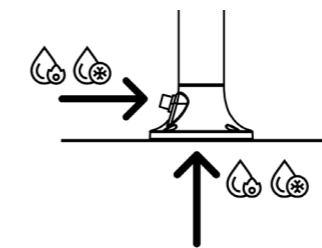

DOCCIA-INOX-LUNA-D-BIANCA

8025431153196

MATERIALE ACCIAIO INOX 316L
MATERIAL 316L STAINLESS

UGELLI ANTICALCARE
ANTISCALE NOZZLES

PESO KG
WEIGHT KG

INCLUDE UNA SACCA
DI PROTEZIONE
INCLUDES A PROTEC-
TION BAG

SINED IN ESCLUSIVA MONDIALE!
DOPPIO INGRESSO ACQUA
LATERALE O INFERIORE

SINED WORLD WIDE EXCLUSIVE!
DOUBLE WATER INLET
SIDE OR BOTTOM

ACQUA
CALDA E FREDDA
WATER
HOT AND COLD

GETTO D'ACQUA
VERTICALE
WATER JET
VERTICAL

ACCESSORI ACCIAIO INOX 304
ACCESSORIES STAINLESS STEEL 304

DOCCINO FLESSIBILE
FLEXIBLE HANDSHOWER

PRODOTTO IN DUE
PARTI. SCATOLA FAC-
ILE DA MANEGGIARE
PRODUCT IN TWO-
PARTS EASY-TO-HAN-
DLE BOX