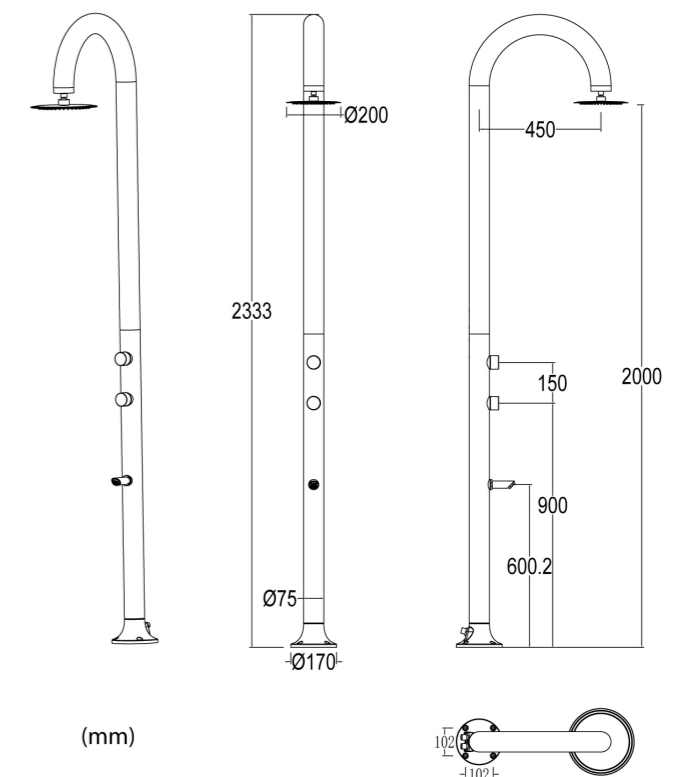

ACCESSORI ACCIAIO INOX 304
ACCESSORIES STAINLESS STEEL 304

DUE FILTRI ANTICALCARE INCLUSI
TWO ANTI-SCALE FILTERS INCLUDED

VERNICIATURA ELETTROSTATICA A POLVERE DI QUALITÀ AUTOMOBILISTICA
AUTOMOTIVE QUALITY ELECTROSTATIC POWDER COATING

PRODOTTO IN DUE PARTI. SCATOLA FACILE DA MANEGGIARE
PRODUCT IN TWO-PARTS EASY-TO-HANDLE BOX